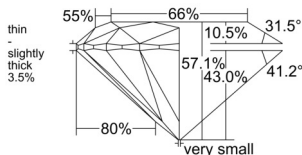

GIA®

FACSIMILE

GIA REPORT 5231523936

Verify this report at GIA.edu

GIA NATURAL DIAMOND DOSSIER®

March 07, 2025
GIA Report Number 5231523936
Shape and Cutting Style ..... Round Brilliant
Measurements ..... 5.69 - 5.80 x 3.28 mm

GRADING RESULTS

Carat Weight ..... 0.66 carat
Color Grade ..... H
Clarity Grade VS2
Cut Grade ..... Good

ADDITIONAL GRADING INFORMATION

Polish ..... Fair
Symmetry ..... Good
Fluorescence ..... Medium Blue
Clarity Characteristics ..... Crystal
Inscription(s): GIA 5231523936

PROPORTIONS

Profile to actual proportions

GRADING SCALES

GIA COLOR SCALE	GIA CLARITY SCALE	GIA CUT SCALE	
D	FLAWLESS	EXCELLENT	
E	INTERNALLY FLAWLESS		
F		VVS₁	VERY GOOD
G	VVS₂		
H	VS₁	GOOD	
I	VS₂		
J	SI₁	FAIR	
K	SI₂		
L	I₁	POOR	
M			I₂
N	I₃		
O			
P			
Q			
R			
S			
T			
U			
V			
W			
X			
Y			
Z